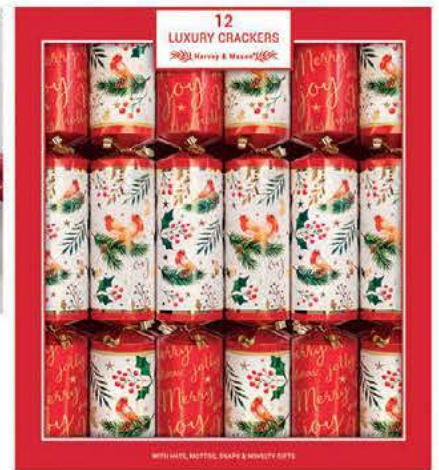

Contains 12 different designed crackers

WITH HATE, MOTTOS, DUMPS & NOBILITY GIFTS

**12**  
**LUXURY CRACKERS**  
 Harvey & Mason

Our luxury 12 x 14" crackers are displayed in a CDU.

**XM6212**  
**12 Luxury Red Robin Crackers with carry handle**  
 Cracker Length: 14"  
 Cracker Finish: Grey board with print,  
 centre barrel gold hot stamp, gold ink, curling ribbon  
 OUTER: 8 INNER: 1 **CBM: 0.1012**