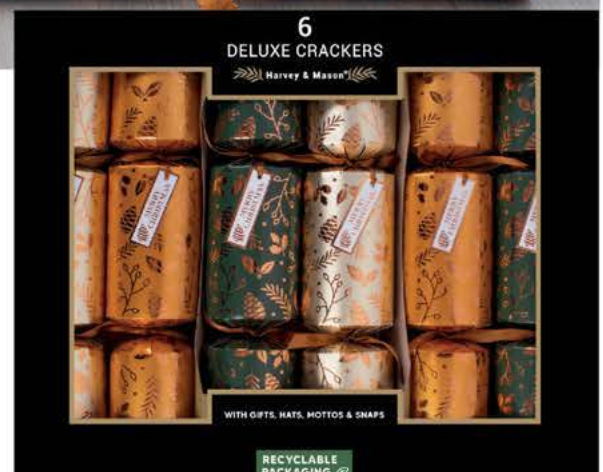

RECYCLABLE PACKAGING