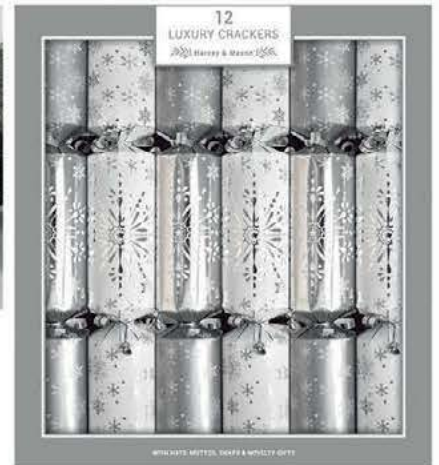

XM6216
12 Luxury Silver Christmas Crackers with carry handle
Cracker Length: 14"
Cracker Finish: Grey board with print,
centre barrel silver hot stamp, silver ink, curling ribbon
OUTER: 8 INNER: 1 **CBM: 0.1012**