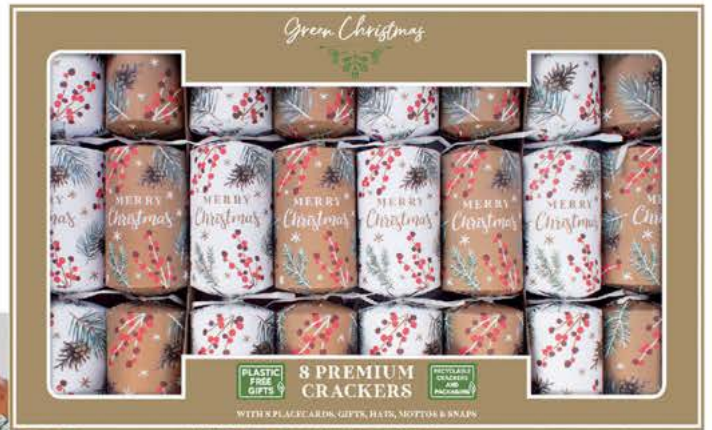

ECO CRACKERS

Be planet conscious this Christmas with our range of 100% recyclable crackers & contents. With eco-friendly gifts these attractive crackers will add natural style & elegance to any table.

XM6400
8 Premium Eco Christmas Crackers
Cracker Length: 12.50"
Cracker Finish: White board with print, raffia ties
OUTER: 8 INNER: 1 CBM: 0.07746