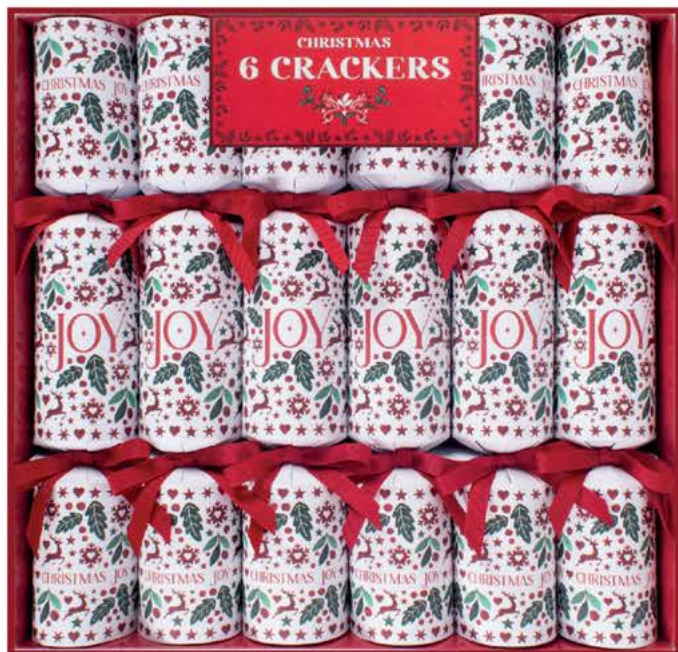

CHRISTMAS JOY & HOLLY CRACKERS

With stylish Christmas print & luxury ribbon bows, these crackers are part of our tabletops design range. See the full ranges on pages 60 - 68.