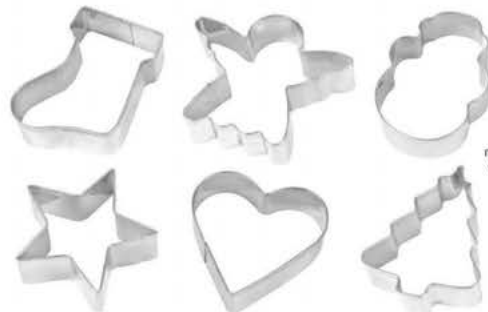

CHRISTMAS JOY & HOLLY CRACKERS

With stylish Christmas print & luxury ribbon bows, these crackers are part of our tabletops design range. See the full ranges on pages 60 - 68.