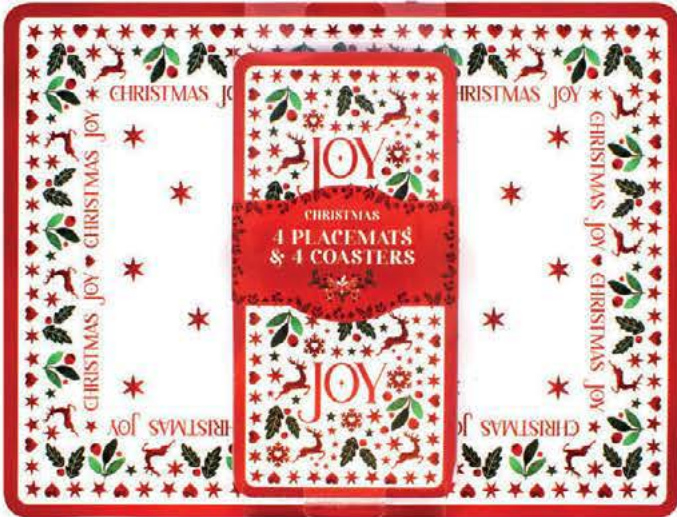

CHRISTMAS JOY

XM6299
Christmas Joy 4 Placemats & Coasters
Includes: 4x placemats 33x25cm, 4x coasters 10.5x10.5cm
Material: Cork-backed MDF
OUTER: 12 INNER: 1 **CBM: 0.0246**