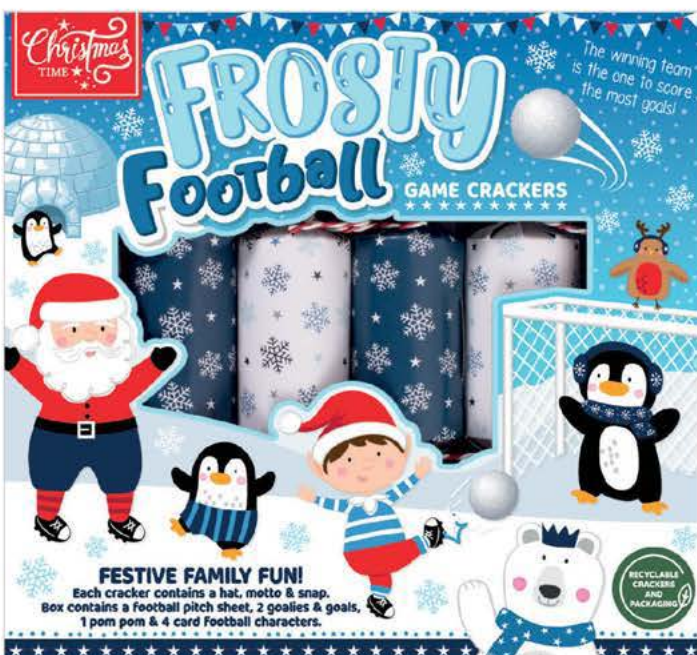

frosty football content with hats, snaps & mottos.

RECYCLABLE CRACKERS AND PACKAGING.

XM6454
6 Frosty Football Game Crackers
Cracker Length: 9"
Cracker Finish: Grey board with print, red and white ties
OUTER: 12 INNER: 1 **CBM: 0.0311**