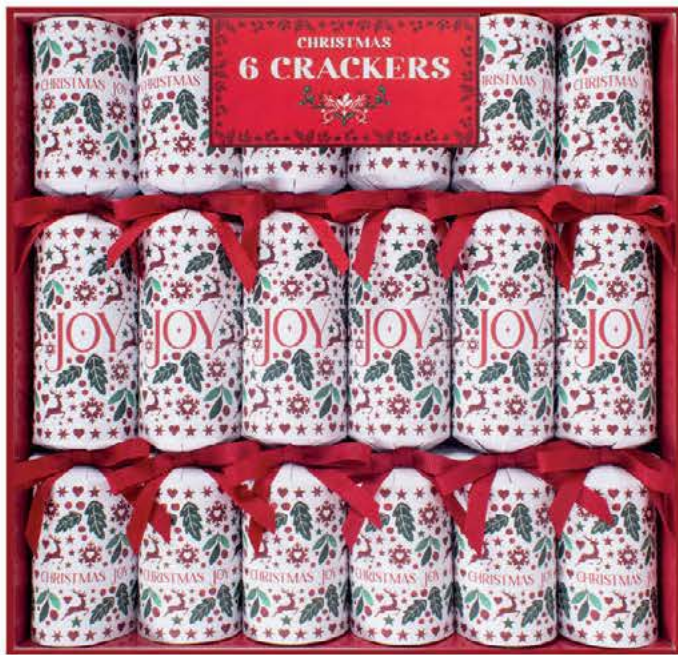

CHRISTMAS JOY & HOLLY CRACKERS

Finish off your table setting with stylish Christmas print & luxury ribbon bows, these crackers are part of our tabletops design range.

XM6338
6 Christmas Joy Crackers