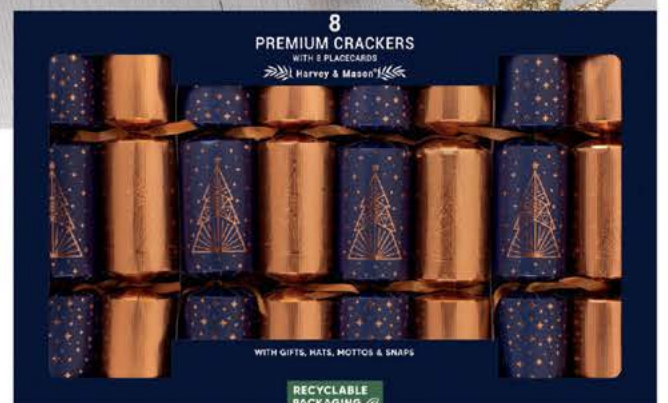

RECYCLABLE PACKAGING