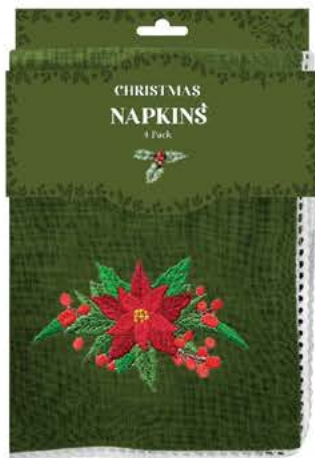

CHRISTMAS HOLLY TEXTILES

With stylish Christmas print, our new Christmas Holly textile range will really conjure up the holiday spirit.

XM6469
Christmas Holly 4 Napkin Set
Size: 40x40cm
Material: 100% cotton
OUTER: 24 INNER: 1
CBM: 0.03