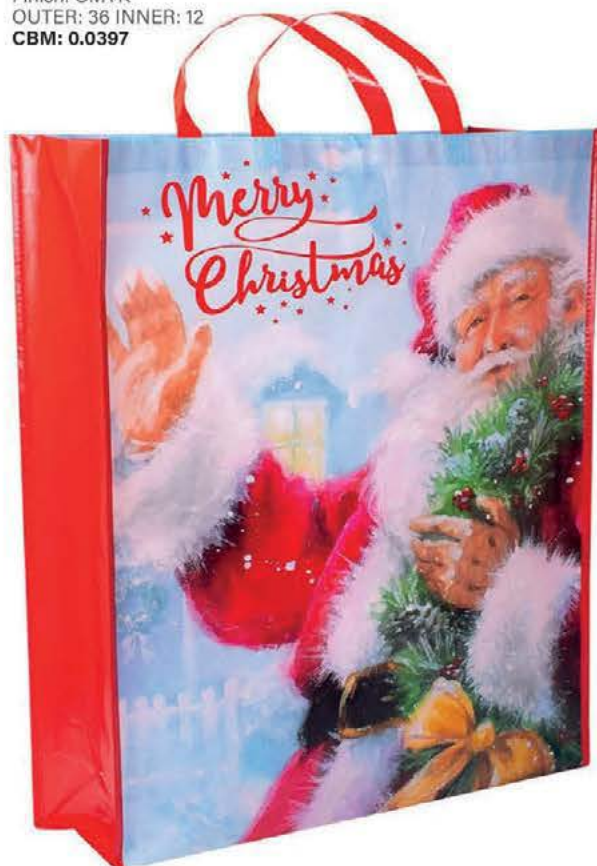

**Perfect for this year's
Christmas gifts and treats.**

XM6337
Jumbo Reusable Bag Assorted
Material: PP non woven 120gsm
Size: 49x68x16cm
Finish: CMYK
OUTER: 36 INNER: 12
CBM: 0.0397