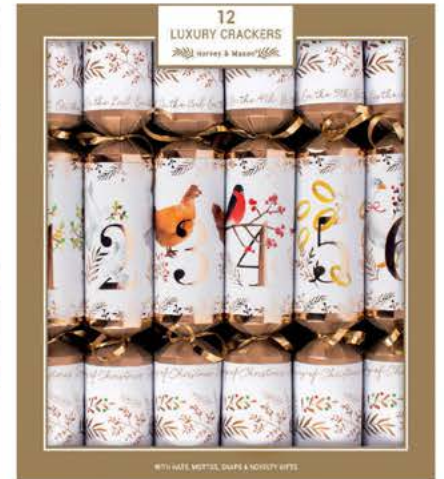

WITH HATE, MOTTOS, DUMPS & NOBILITY GIFTS