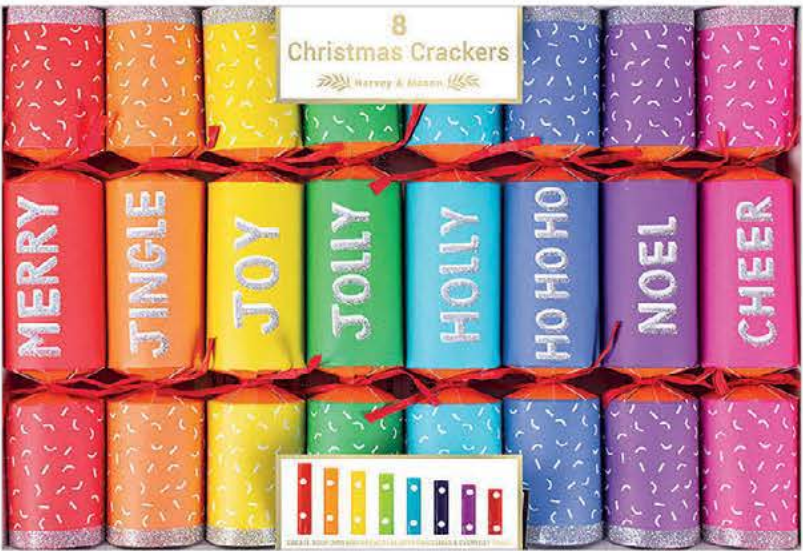

8 Christmas Crackers
Harvey & Mason