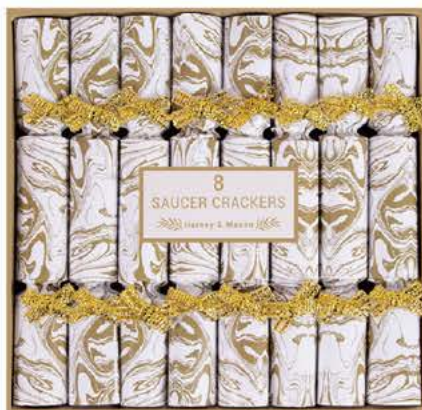

**XM6206**  
**6 Mini Jewel Crackers**

Cracker Length: 8.5"  
Cracker Finish: Diamond foil board, curling ribbon  
OUTER: 12 INNER: 1 **CBM: 0.0343**

# SAUCER CRACKERS

These miniature small scale crackers are a cute addition to any Christmas table setting.

Saucer crackers include snaps & mottos

**XM6416**  
**8 Joy & Holly Saucer Crackers**  
 Cracker Length: 4.5"  
 Cracker Finish: White board with print, mini bow  
 OUTER: 48 INNER: 24 **CBM: 0.0153**