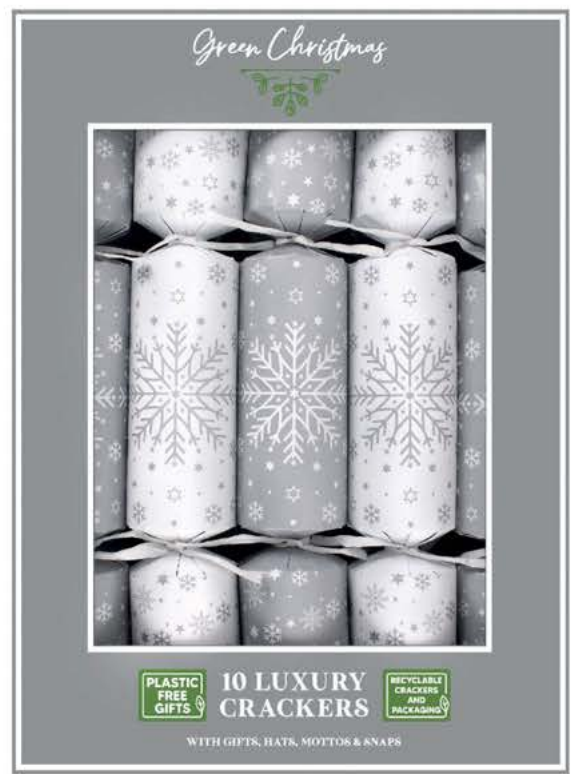

XM6402
10 Luxury Eco Snowflake Crackers
Cracker Length: 14"
Cracker Finish: White board with print, raffia ties
OUTER: 12 INNER: 1 **CBM: 0.1224**