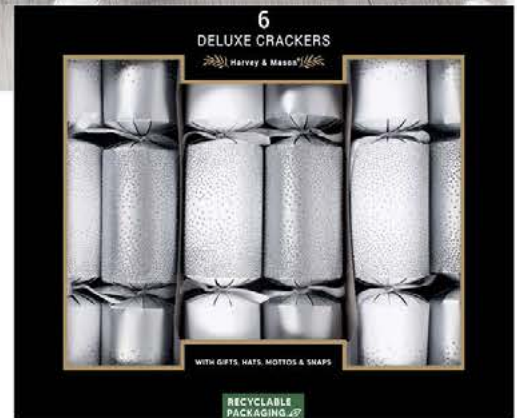

DELUXE CRACKERS

Under the ever popular Harvey & Mason brand, our 6 wide barrellled deluxe crackers are created with intricate detailing, hotstamp or glitter & finished with satin ribbon.

RECYCLABLE PACKAGING

RECYCLABLE PACKAGING