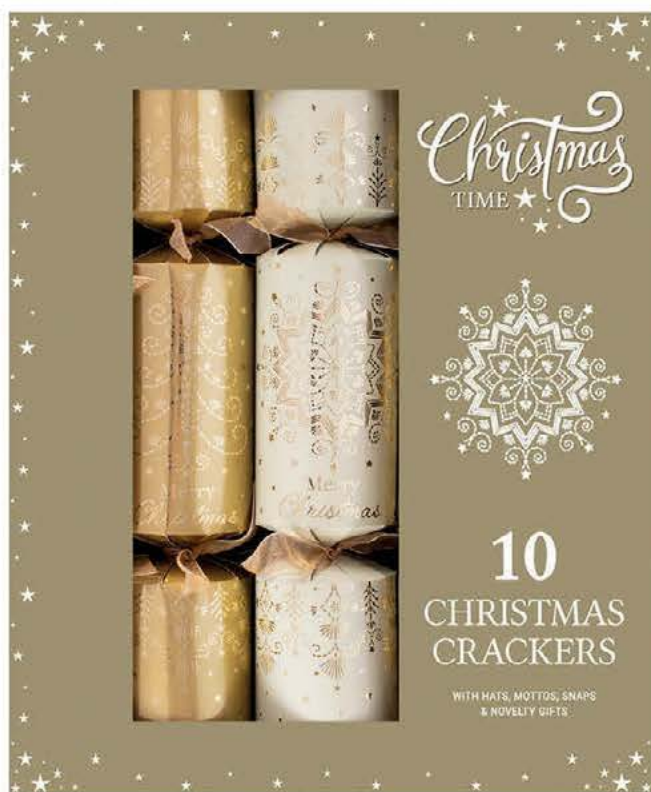

# 10 CHRISTMAS CRACKERS

Wide barrelled 14" Christmas crackers. A welcome addition to any dinner table. All contain a gift, hat, motto & snap. No plastic window in the packaging.

cracker content with hats, snaps & mottos for 10 Christmas crackers