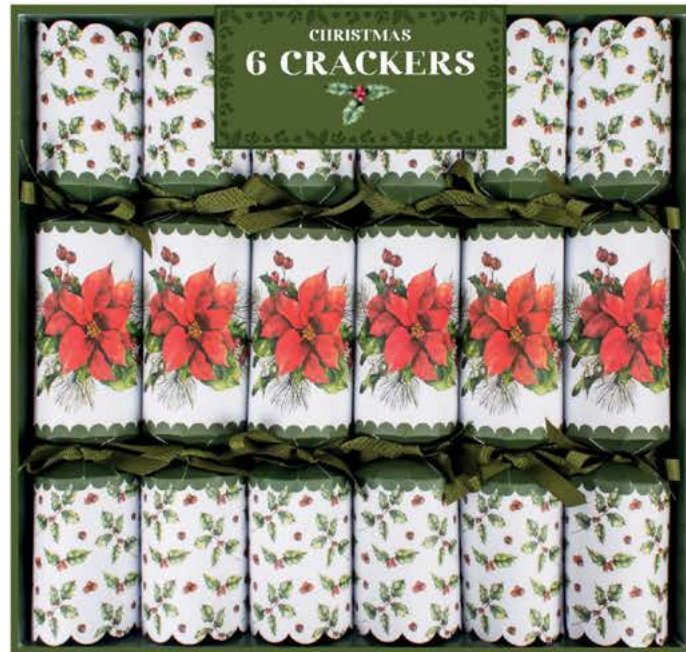

CHRISTMAS JOY & HOLLY CRACKERS

With stylish Christmas print & luxury ribbon bows, these crackers are part of our tabletops design range. See the full ranges on pages 60 - 68.