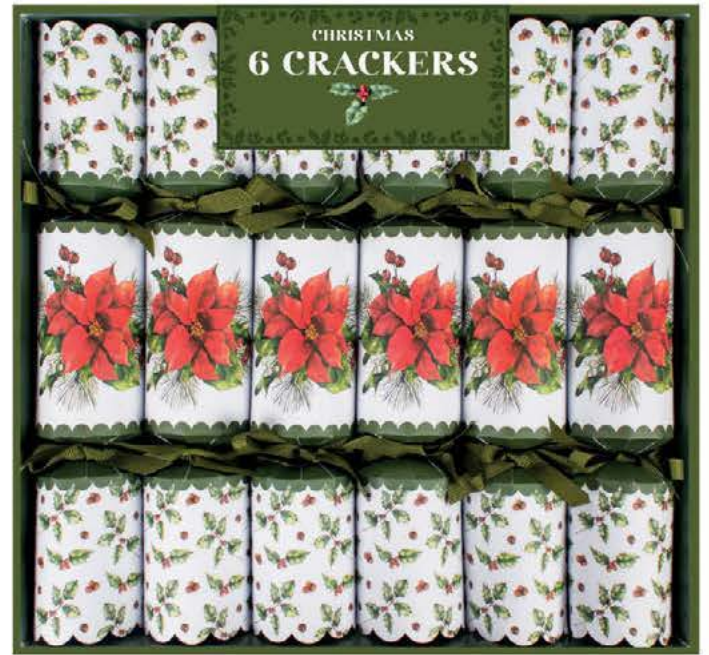

XM6414
6 Christmas Holly Crackers

CHRISTMAS JOY & HOLLY CRACKERS

Finish off your table setting with stylish Christmas print & luxury ribbon bows, these crackers are part of our tabletops design range.